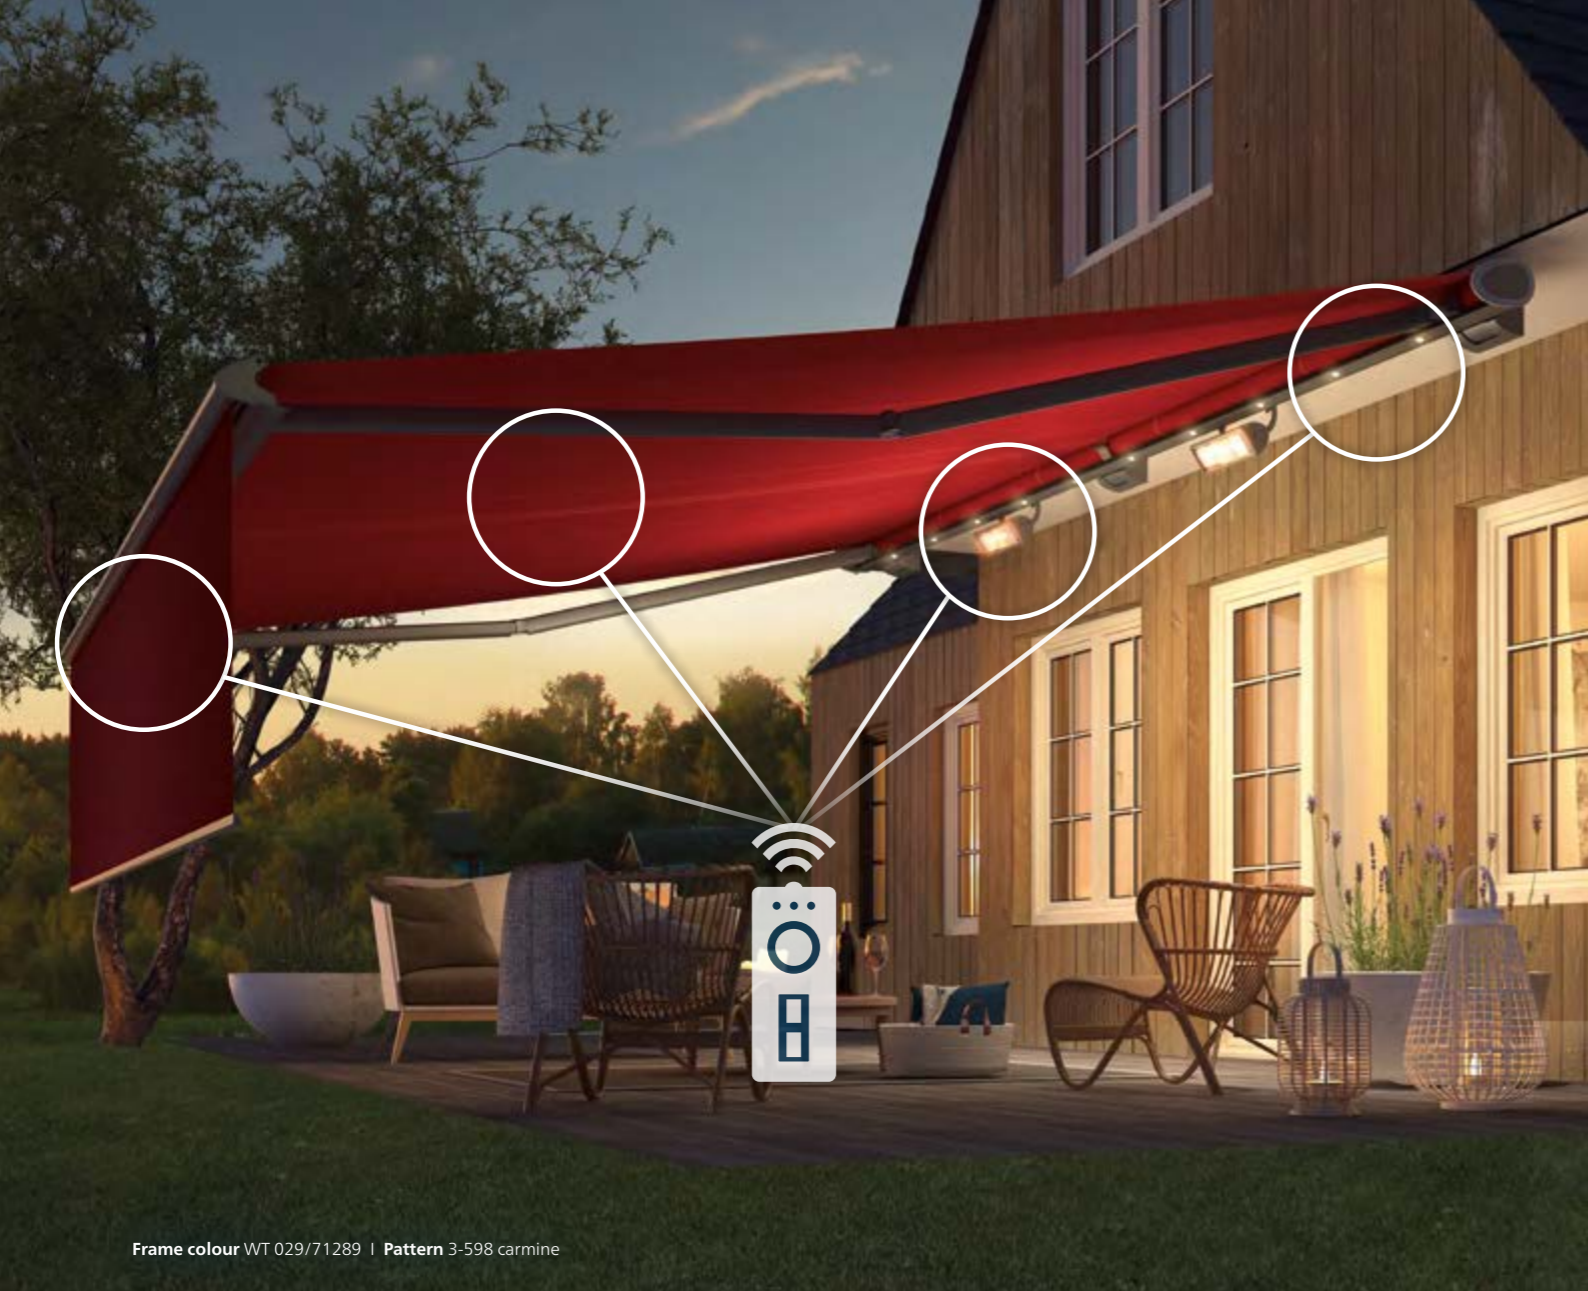

Topas II – highlights and features

Valance Plus – sun, privacy and glare protection from the front

The height-adjustable Valance Plus on the front profile of the awning ensures even more enjoyment outdoors with additional sun protection.

- more privacy
- glare protection from the front
- protection when the sun is low

Versatile use – also in niches and under balconies

As it is available in several different versions, Topas II provides a suitable solution for almost any installation situations.

Possible mounting options:

- wall mounting
- ceiling mounting
- rafter mounting

Quality accessories for lots of feel-good moments

High-quality product supplements extend your time spent outdoors and ensure better durability of the fabric and mechanical parts.

Frame colour WT 029/71289 | Pattern 3-598 carmine

The right control unit to suit all needs

Whether hard wired, remote control or Smart Home, using a hand transmitter, smartphone or automatic weather control – control your awning and accessories really effortlessly with weinor BiConnect or Somfy control units. A gear drive is also possible. The LED lighting and heating can be dimmed fine-tuned via remote control or Smart Home. Your weinor retailer will be happy to advise you competently.