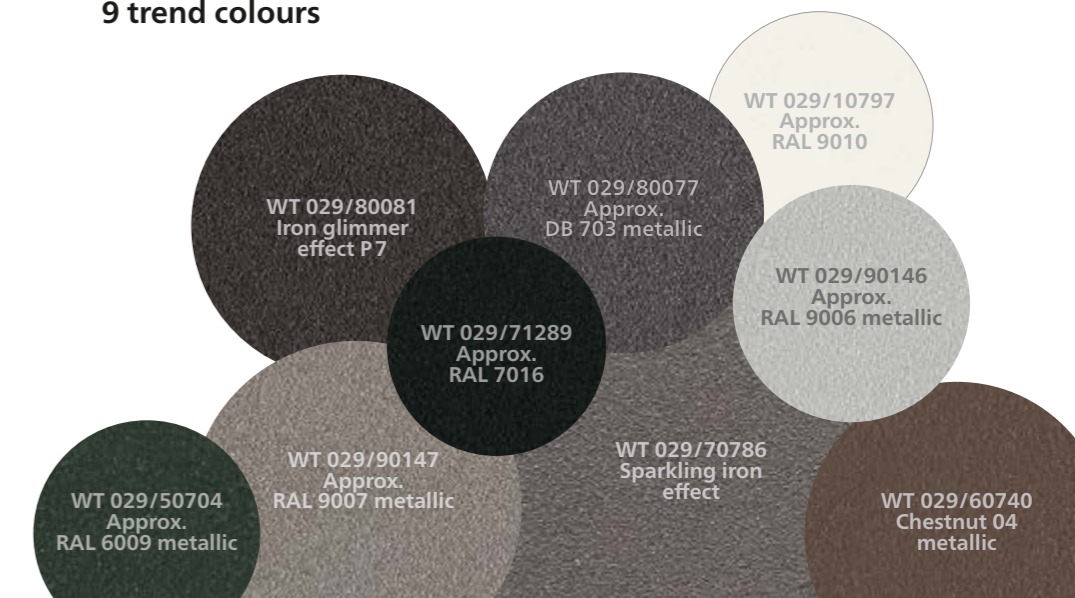

9 trend colours