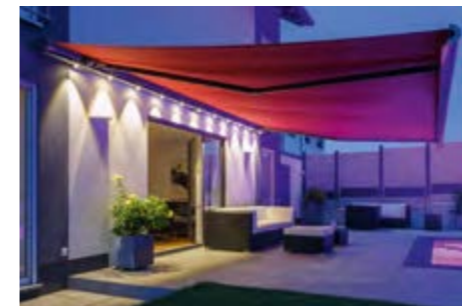

Integrated LED lighting for long evenings on the patio

The Opal Design II LED casts an atmospheric, warm white light for even longer hours of enjoyment on the patio.

- operating life of 30,000 hours
- highly energy-efficient
- dimmable via remote control using a hand transmitter or Smart Home via smartphone or tablet
- can be used even when awning is retracted